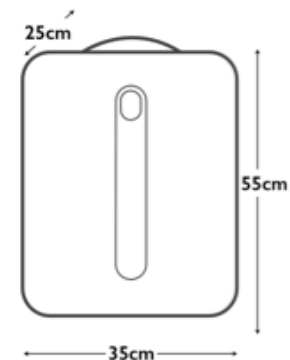

Please notify when booking if you are travelling with:

Passenger over 100kg (220 lbs)

Oversize Luggage

Baby (under 2 years old)

Animals

CABIN BAG