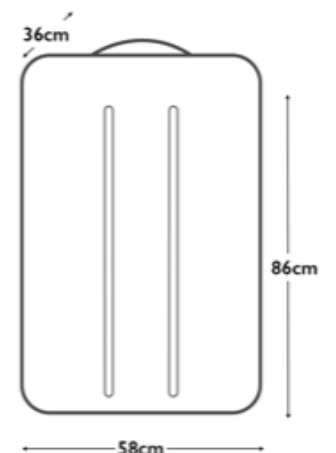

RESTRICTION ON BOARD

R44					-

AS350					
EC130					
AS355 (Twin Engine)					

EC135 (Twin Engine)					

The space for luggage into helicopters compartments being restricted, that why the number of baggage's on board are limited. We insist on the importance of all those information's related during your booking (exact number and size of check and cabin bag).

If one of these requirements is not respected, certain luggage's will not be allowed on board.

Please notify when booking if you are travelling with:

Passenger over 100kg (220 lbs)

Oversize Luggage

Baby (under 2 years old)

Animals

CHECK BAG